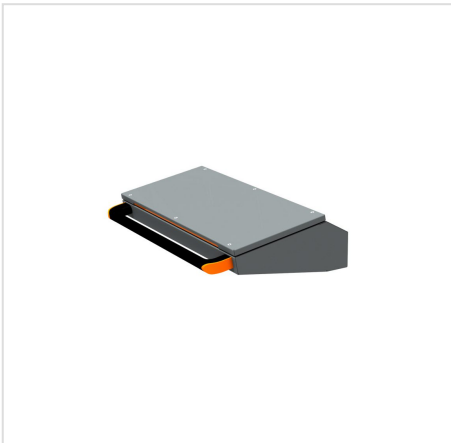

- Construction: welded
- Cable entry: open space when connecting to the Screen Panel
- Grounding: There are threaded grounding studs in the cover and base body

ADDITIONAL OPTIONS:

- Handrail with different highlighting colors
- Installation on vibration isolators
- **EMC**

version

- Increased tightness to **IP 66**
- Increase in operating temperature in the range from **-50** to **+120 °C**
- Atypical dimensions
- Painting in any color according to the RAL palette

GALERIA PRODUKTU WRAZ Z PRZYKŁADOWYMI REALIZACJAMI