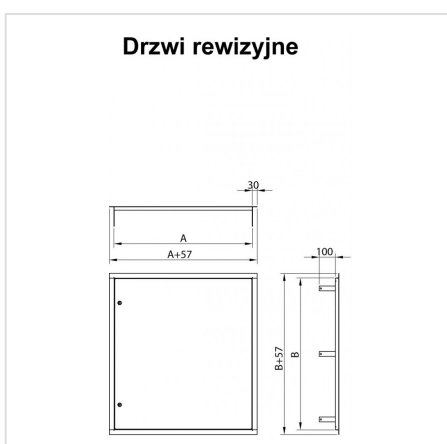

Revision door - DR

HOME > CATEGORIES > REVISION DOOR - DR

DR - are used for masking technological openings of all types of installations in industrial or residential buildings.

The structure consists of a frame and a door. The frame is attached to the opening with help of handles and the door is embedded in covered hinges.

Type	Corrosivity category	Material	Coating
DR-ST	C2	steel sheet	RAL9003
DR-ZN	C3	galvanized steel sheet	RAL9003

BASIC DATA:

- Closure: hinged door with 105° opening angle; the possibility of independent change of the door opening direction; doors up to 500 mm height have one Z-0233 type lock whereas higher doors have two locks of the same type
- Grounding: threaded grounding studs in the door and frame

ADDITIONAL OPTIONS:

- Unusual dimensions
- Painting to any color according to the RAL palette

GALERIA PRODUKTU WRAZ Z PRZYKŁADOWYMI REALIZACJAMI