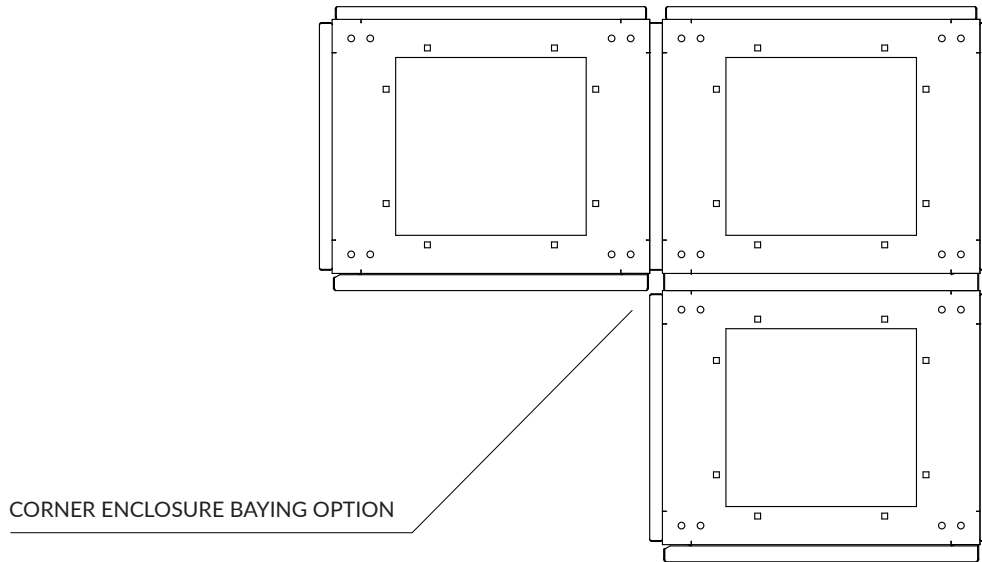

The following table presents empty, corner enclosures.

No.	Dimensions (W × H × D mm)	Catalogue No. RR-C	Catalogue No. RR-ZN-C	Catalogue No. RR-AL-C	Catalogue No. RR-OH-C	Catalogue No. RR-KO-C
1	400 × 400 × 2000	144-001	144-101	144-201	144-301	144-401
2	500 × 500 × 1200	144-002	144-102	144-202	144-302	144-402
3	500 × 500 × 1600	144-003	144-103	144-203	144-303	144-403
4	500 × 500 × 1800	144-004	144-104	144-204	144-304	144-404
5	500 × 500 × 2000	144-005	144-105	144-205	144-305	144-405
6	600 × 600 × 1200	144-006	144-106	144-206	144-306	144-406
7	600 × 600 × 1600	144-007	144-107	144-207	144-307	144-407
8	600 × 600 × 1800	144-008	144-108	144-208	144-308	144-408
9	600 × 600 × 2000	144-009	144-109	144-209	144-309	144-409
10	800 × 800 × 1200	144-010	144-110	144-210	144-310	144-410
11	800 × 800 × 1600	144-011	144-111	144-211	144-311	144-411
12	800 × 800 × 1800	144-012	144-112	144-212	144-312	144-412
13	800 × 800 × 2000	144-013	144-113	144-213	144-313	144-413
14	800 × 800 × 2200	144-014	144-114	144-214	144-314	144-414

RR
IP 55

Scope of delivery:
Assembled enclosure with 2 side panels.