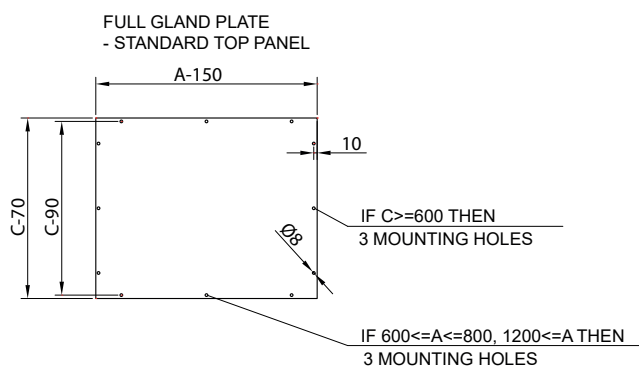

No.	Dimensions (W × H × D mm)	Catalogue No. RR-C	Catalogue No. RR-ZN-C	Catalogue No. RR-AL-C	Catalogue No. RR-OH-C	Catalogue No. RR-KO-C
1	400 × 400 × 2000	144-001	144-101	144-201	144-301	144-401
2	500 × 500 × 1200	144-002	144-102	144-202	144-302	144-402
3	500 × 500 × 1600	144-003	144-103	144-203	144-303	144-403
4	500 × 500 × 1800	144-004	144-104	144-204	144-304	144-404
5	500 × 500 × 2000	144-005	144-105	144-205	144-305	144-405
6	600 × 600 × 1200	144-006	144-106	144-206	144-306	144-406
7	600 × 600 × 1600	144-007	144-107	144-207	144-307	144-407
8	600 × 600 × 1800	144-008	144-108	144-208	144-308	144-408
9	600 × 600 × 2000	144-009	144-109	144-209	144-309	144-409
10	800 × 800 × 1200	144-010	144-110	144-210	144-310	144-410
11	800 × 800 × 1600	144-011	144-111	144-211	144-311	144-411
12	800 × 800 × 1800	144-012	144-112	144-212	144-312	144-412
13	800 × 800 × 2000	144-013	144-113	144-213	144-313	144-413
14	800 × 800 × 2200	144-014	144-114	144-214	144-314	144-414

RR
IP 55

Scope of delivery:
Assembled enclosure with 2 side panels.

DOOR WITH PERFORATED STIFFENING FRAMES

MOUNTING OF SIDE COVERS DOES NOT
INCREASE THE INGRESS PROTECTION
RATING (IPXX) OF THE ENCLOSURE