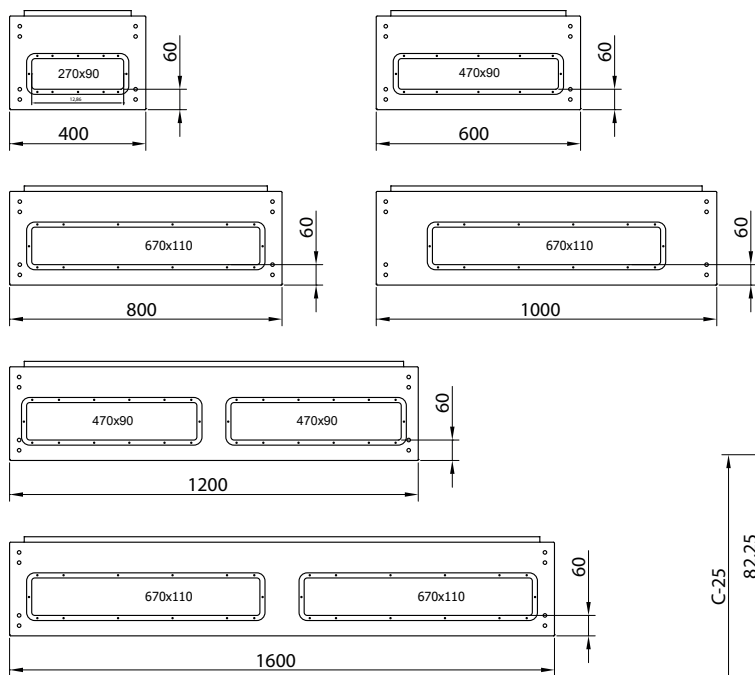

**RSB**  
IP 55

Scope of delivery:  
Assembled enclosure without lock insert.

**DOOR WITH PERFORATED STIFFENING FRAMES**

SIDES - PUNCHING

BOTTOM VIEW OF THE PLINTH

SELECT GLAND PLATES ACCORDING TO THE RSA GLAND PLATES TABLE